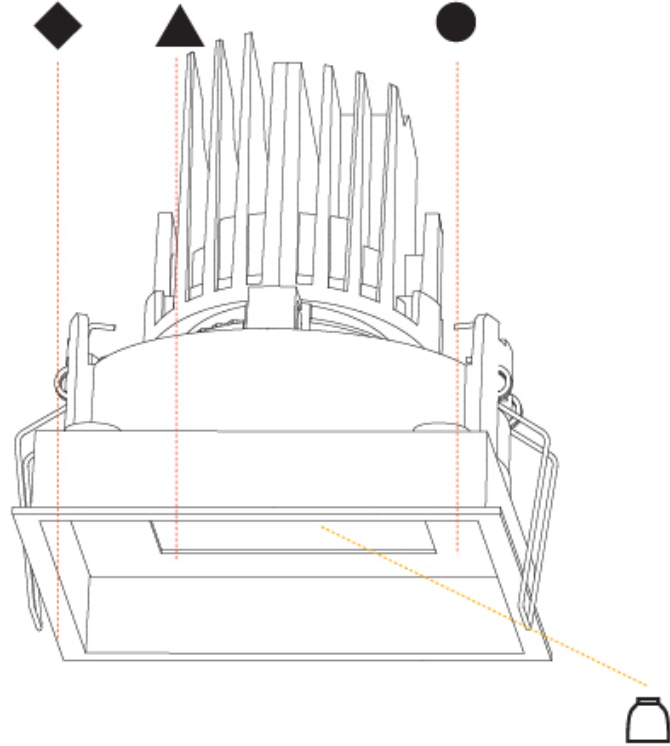

BIONIQ SQUARE ADJUSTABLE COMFORT RECESSED

A35362-

PROJECT	
TYPE	
SPECIFIER	
QUANTITY	
DATE	

For Color / Finish Chart & Symbology see Appendix or product page downloadable area.

	27K	35K	30K	40K	°K
Color Temperature	2700K	3500K	3000K	4000K	
Reflector	20	40	60		
	20°	40°	60°		

ORDER-EXAMPLE: °K

L3XXXX- 02 02 02 30K 20

Black Black Black 3000K 20°