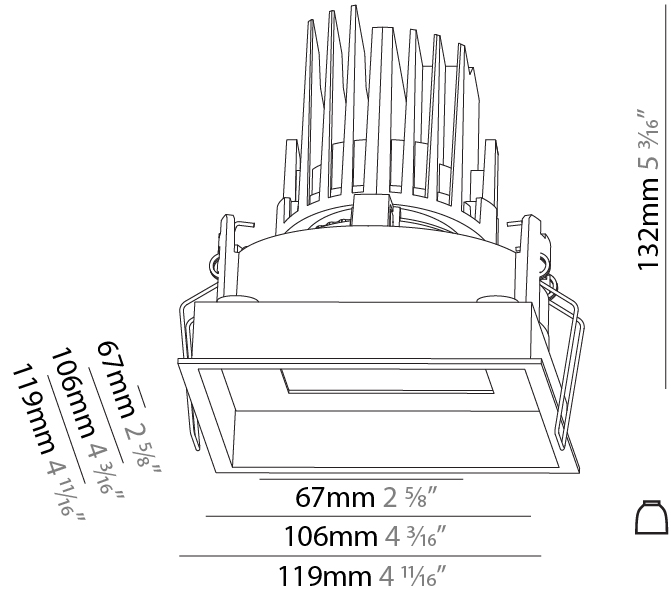

PHYSICAL
Shape: Square
Length (mm): 119
Length (in): 4 11/16
Width (mm): 119
Width (in): 4 11/16
Depth (mm): 132
Depth (in): 5 3/16
Ceiling Thickness (mm): 10 / 12.5 / 15
Ceiling Thickness (in): 3/8 or 1/2 or 9/16
Min. Recessing Depth (mm): 150
Min. Recessing Depth (in): 5 7/8
Light Distribution: Adjustable / Downlight
Weight (kg): 0.607
Weight (lbs): 1.34
Fixture Finish: SSR / BKV / CWI / CRY / HAB / UFT / ITA / RUA / FTG / MYG / LOD / PUS / FRO / FUP / KIA / POP / BLS / SPG / MEY / GOH / GUM / CHC / COM / ABZ / JAG / OBR / MOS / ROR
Fixture Material: Aluminum Die Cast
Cut-out Measurements: 114mm / 4 1/2" x 114mm / 4 1/2"

ELECTRICAL
Lamp Type: LED (Zhaga Standard)
Input Wattage (W): 16.5
Total Output Wattage (W): 14
Dimming: Tri-Mode (Non-Dimming and Phase Dimming (120Vac only) and 0-10V Dimming)
Driver Included: No
Driver Location: Recessed Housing
Driver Type: Constant Current - Universal
Driver Class: Class 2
Input Voltage (V): 120 - 277
Constant Current (MA): 500

LED
Number of LEDs: 1
Color Temperature (°K): 2700 / 3000 / 3500 / 4000
Max. Delivered Lumen (lm): 940 / 980 / 1029 / 1050
Nominal Lumen (lm): 1386 / 1438 / 1511 / 1542
CRI: >90 CRI

OPTICAL
Reflector: 20 / 40 / 60
Adjustability: Rotational 355°; Tilt 30°

RATINGS AND CERTIFICATIONS
Certified By: Certified for North American Standards
IP rating: IP20